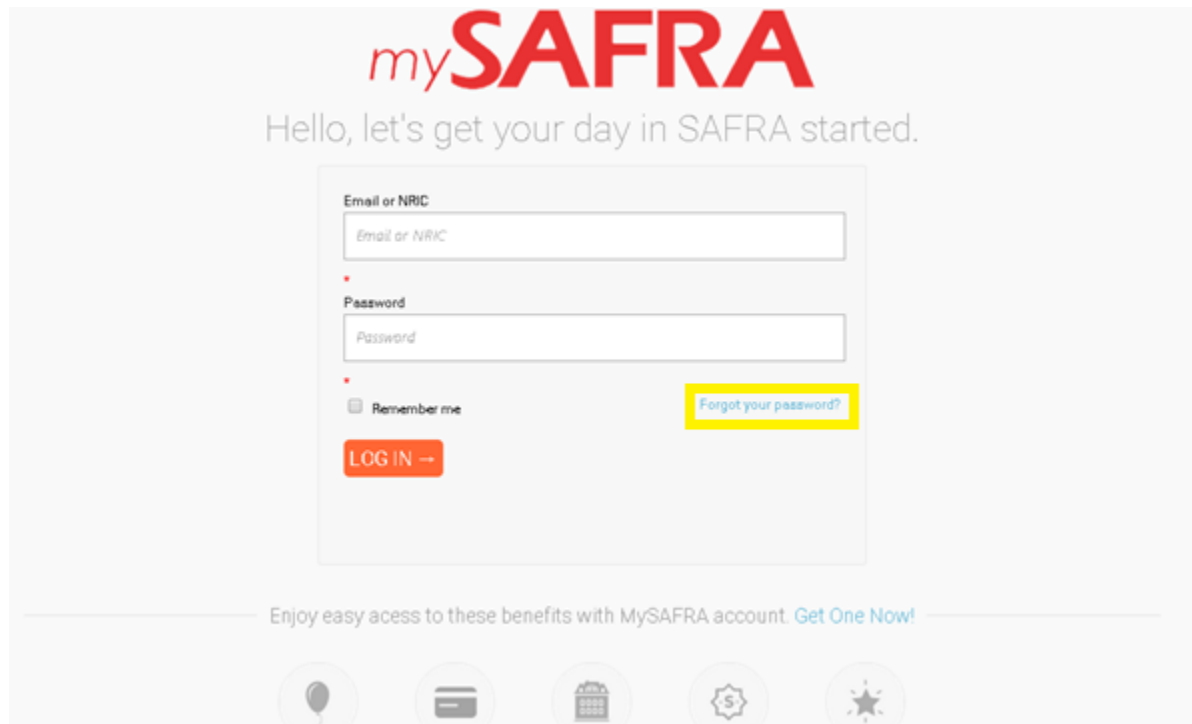

What happens if I forgot my SAFRA online password?

1. Go to <https://www.safra.sg> to access SAFRA Online.
2. Click **[Forget your password?]** link at the login screen.

3. Enter your email address and the code shown. Click on **[GET PASSWORD]**. A system generated password will be send to your email account